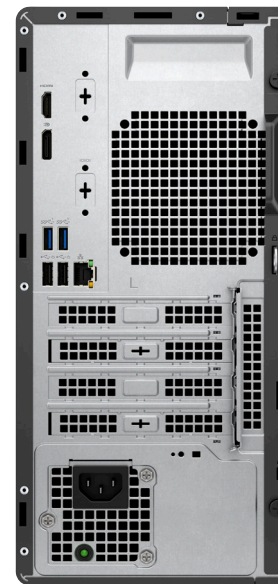

Base configuration determines the set of customizable features available for this PC.

OptiPlex Tower Plus

High performance desktop with maxed out expansion options. Features up to 128GB new DDR5 memory, 10 native USBs including 1 USB-C, and 3 native DisplayPorts in an 18.7L chassis. DisplayPorts in an 18.7L chassis.