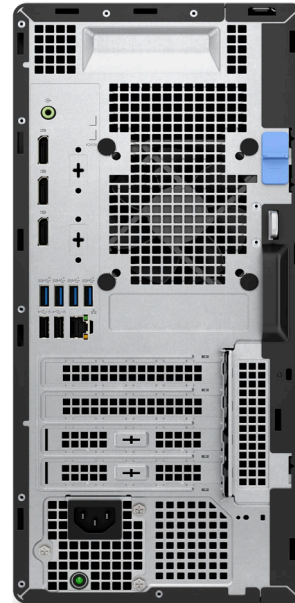

Base configuration determines the set of customizable features available for this PC.

OptiPlex Tower Plus

High performance desktop with maxed out expansion options. Features up to 128GB new DDR5 memory, 10 native USBs including 1 USB-C, and 3 native DisplayPorts in an 18.7L chassis. DisplayPorts in an 18.7L chassis.