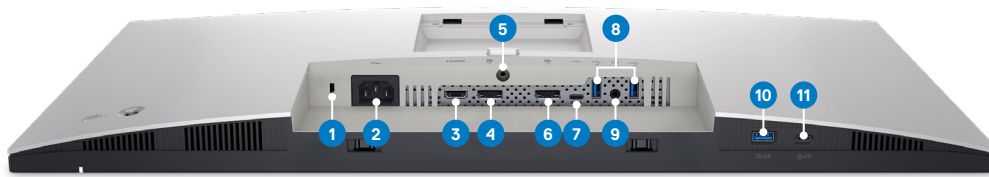

1 Security lock slot	5 Stand lock	8 Super speed USB 10Gbps (USB 3.2 Gen2) Type-A Downstream port (2)	10 Super speed USB 10Gbps (USB 3.2 Gen2) Downstream port with Power Charging
2 Power connector	6 DisplayPort (out)	9 Audio line-out port¹¹	11 USB-C Downstream port (10Gbps, 15W)
3 HDMI port	7 USB-C Upstream port (data only)		
4 DisplayPort (in)			

RECOMMENDED ACCESSORIES

This comprehensive dual monitor and system mounting solution keeps your desk clutter-free. It is the world's first monitor arm that offers swivel angle adjustment with a flip of the switch.**

World's slimmest and lightest soundbar*** offers exceptional audio clarity and magnetically attaches to Dell monitors¹², offering a clean desk experience.

Multi-task seamlessly across 3 devices with this premium full size keyboard and sculpted mouse combo with programmable shortcuts and 36 months battery life.¹⁵

* Dell monitors are #1 Worldwide for 7 consecutive years (2013, Q2 to 2020, Q3)! Source: IDC Worldwide Quarterly PC Monitor Tracker, Q3, 2020.

** Based on internal analysis, November 2019.

*** Based on Dell analysis of publicly available specs of comparative attachable monitor soundbars, July 2020.

1 TÜV Rheinland certified – Low Blue Light Hardware Solution and Flicker Free (ID 1111232803). For more details, visit www.tuv.com.

2 Source: Based on Principled Technologies Report commissioned by Dell. Actual results will vary. Full report: <https://www.principledtechnologies.com/Dell/P2419H_monitor_productivity_1118.pdf>

3 Limited to select OSD functions; applies to daisy chained monitors via DP. Please refer to the User Guide for the full list.

4 EPEAT registered where applicable. EPEAT registration varies by country. See www.epeat.net for registration status by country.

5 Learn more about Dell Display Manager software and where to download at dell.com/ddm

6 Product availability varies by country. Contact your Dell representative or visit Dell.com to learn more.

7 For a copy of the Limited Hardware Warranty, write to Dell USA LP, Attn: Warranties, One Dell Way, Round Rock, TX 78682 or see dell.com/warranty.

8 Advanced Exchange: Dell will send you a replacement monitor the next business day in most cases, if deemed necessary after phone/online diagnosis. Shipping times may vary by location and for monitors 55" and above. Fee charged for failure to return defective unit. See dell.com/servicecontracts/global.

9 Availability varies, please visit www.dell.com/support for details.

10 At panel native only, under Custom Mode preset.

11 Connect external speakers. The audio line-out does not support headphones.

12 Compatible with select Dell monitors only. Please refer to the Dell Slim Soundbar – SB521A compatibility list on dell.com